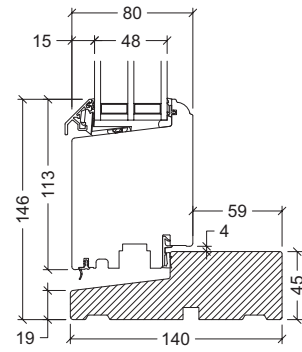

VELFAC Classic wood outward opening door - thresholds

entrance doors and patio doors

18mm / 22.5mm composite
element depth 115mm and 148mm

45mm oak
element depth 115mm and 140mm

07S.008-05.26 © 2026 DOVISTA UK Limited® VELFAC is a trademark used under license by DOVISTA UK Limited, Registration No. 233292. This brochure and its contents are subject to our General Conditions of Sale. Errors and omissions expected. We reserve the right to change the product mix without notice.