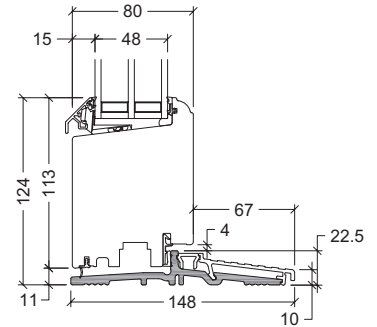

VELFAC Classic wood outward opening door - thresholds

entrance doors and patio doors

18mm / 22.5mm composite
element depth 115mm and 148mm

45mm oak
element depth 115mm and 140mm

07S.008-05.26 © 2026 DOVISTA UK Limited® VELFAC is a trademark used under license by DOVISTA UK Limited, Registration No. 233292. This brochure and its contents are subject to our General Conditions of Sale. Errors and omissions expected. We reserve the right to change the product mix without notice.