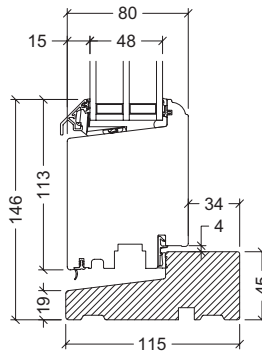

VELFAC Classic wood outward opening door - thresholds

entrance doors and patio doors

18mm / 22.5mm composite
element depth 115mm and 148mm

45mm oak
element depth 115mm and 140mm

07S.008-05.26 © 2026 DOVISTA UK Limited® VELFAC is a trademark used under license by DOVISTA UK Limited, Registration No. 233292. This brochure and its contents are subject to our General Conditions of Sale. Errors and omissions expected. We reserve the right to change the product mix without notice.