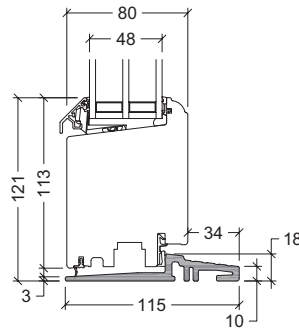

VELFAC Classic wood outward opening door - thresholds

entrance doors and patio doors

18mm / 22.5mm composite
element depth 115mm and 148mm

45mm oak
element depth 115mm and 140mm

07S.008-05.26 © 2026 DOVISTA UK Limited® VELFAC is a trademark used under license by DOVISTA UK Limited, Registration No. 233292. This brochure and its contents are subject to our General Conditions of Sale. Errors and omissions expected. We reserve the right to change the product mix without notice.